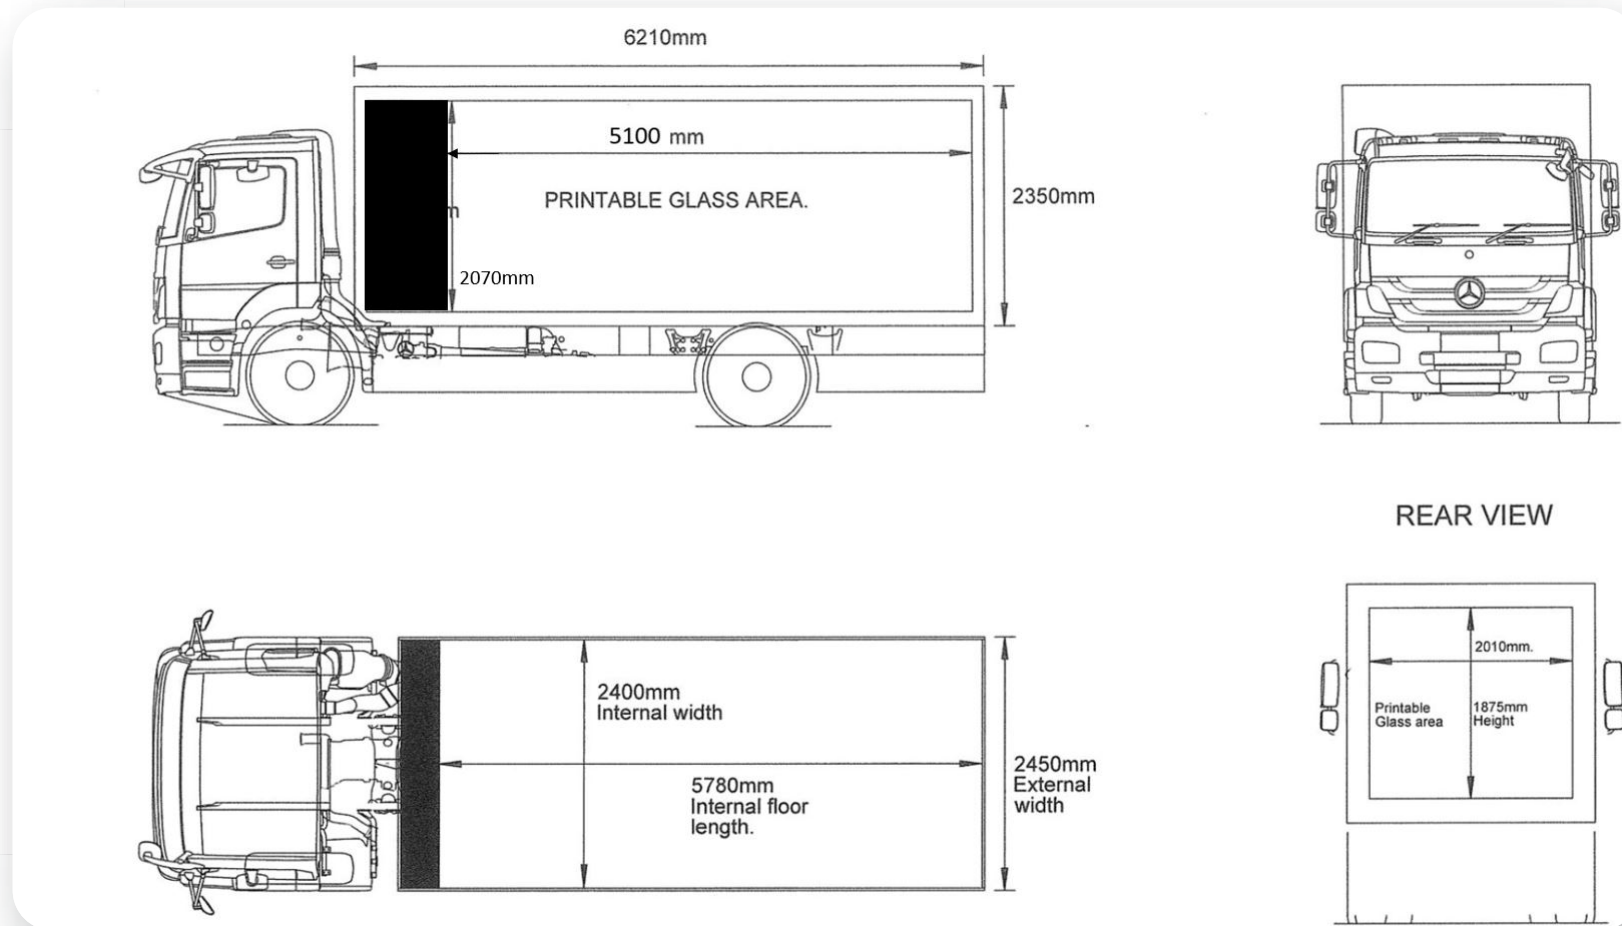

The Elonex Clear Idea Truck

This vehicle is an elegant event platform which includes an on-board generator to power the activation. This fully self-contained unit makes multi-location roadshows efficient and cost-effective

The Look

The Elonex Clear Idea Truck has 3 transparent sides to create a stunning impression. It can be offered with gull-wings and includes integrated steps and handrails for easy access. The Elonex Clear Idea Truck is available for hire or purchase.

The Specification

- 6m long x 2,5m wide
- 3 transparent sides
- Gull-wing option
- Air conditioning
- Lighting
- On-board generator or mains power hook up
- Integrated steps and handrails
- Hydraulic tail-lift for easy loading of goods
- Attachable side platforms
- Attachable skirts to conceal the skirts
- Quick to set up. The unit can be operational within 15 minutes whilst retaining the look and feel of a stand-alone structure