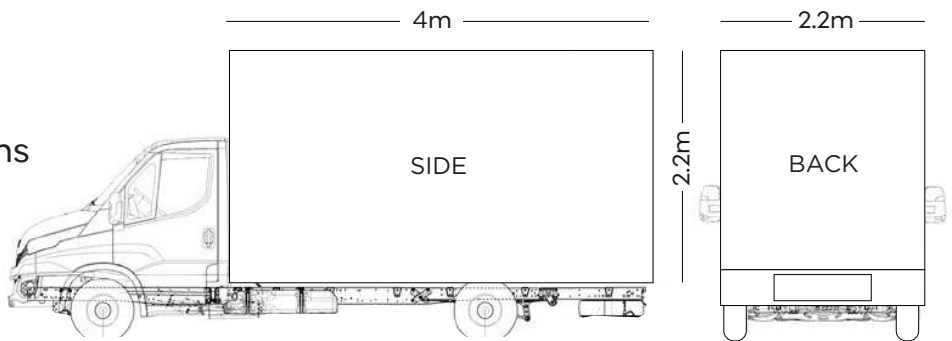

# ELONEX™ DigiVans

GO WHERE DOOH DOESN'T EXIST!

Fleet of 20 vans

Corner to corner screens

Nationwide delivery

- 3 screens per van
- 22.44 m<sup>2</sup> LED per van
- Ability to run live feeds
- Music or audio available