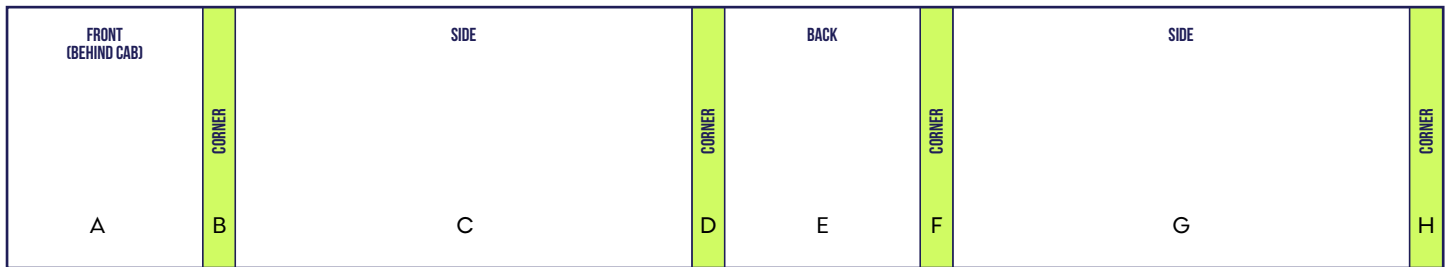

Elonex Curve

Digital screen artwork specifications

Artwork specs

Entire Artwork: 2816x512px

- A** 384x512px
- B** 64x512px
- C** 896x512px
- D** 64x512px
- E** 384x512px
- F** 64x512px
- G** 896x512px
- H** 64x512px

Full Motion or Static display type

Definitions of display types can be found at elonex.com/creativeguidelines

Unlimited duration

Endless exposure for your brand

File formats

.JPG or .PNG for static artwork